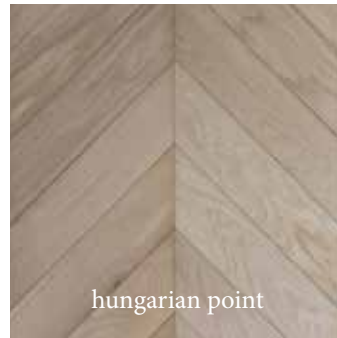

top duo - donatello - blanché almond

Photo by Tim van de Velde for Arthur Vareas Architectur

Content  
*Contenu*  
*Inhalt*

Bespoke Flooring  
*Sur Mesure*  
*Maßgeschneiderter*  
*Bodenbelag*

herringbone - raffaello - grey linen

Patterns & Styles  
*Patrons & styles*  
*Muster & Stile*

planks

herringbone

hungarian point

cross panel

versailles panel

aremberg panel

albert panel