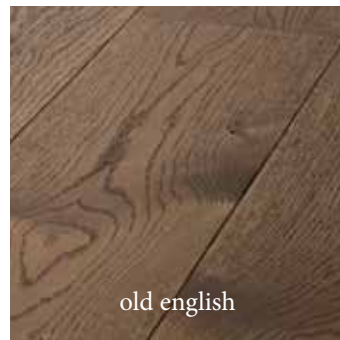

tournon panel

tiziano - saw marks -black velvet

Agings  
*Vieillissements*  
*Alterung*

see more at [www.hertog.com/agings](http://www.hertog.com/agings)

raffaello - brushed - invisible

Colors  
*Couleurs*  
*Farben*

graphite

golden grey

hannover

black truffle

crayon grey

grey linen

white cotton

oyster grey

danish blue

dark chocolate

old english

black lava

vermont

the hamptons

black onyx

royal sepia