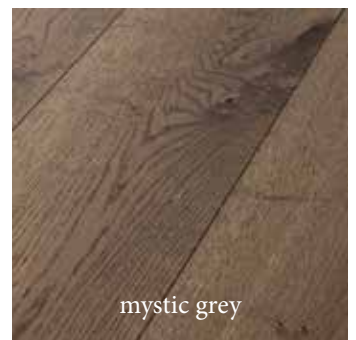

danish blue

dark chocolate

old english

black lava

vermont

the hamptons

black onyx

royal sepia

raffaelo - brushed - sea shell

Gradings  
*Gradations*  
*Benotungen*

ravenna - irregular saw marks - the hamptons