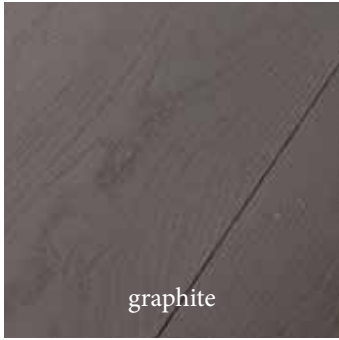

tournon panel

tiziano - saw marks -black velvet

Agings  
*Vieillissements*  
*Alterung*

see more at [www.hertog.com/agings](http://www.hertog.com/agings)

raffaello - brushed - invisible

Colors  
*Couleurs*  
*Farben*